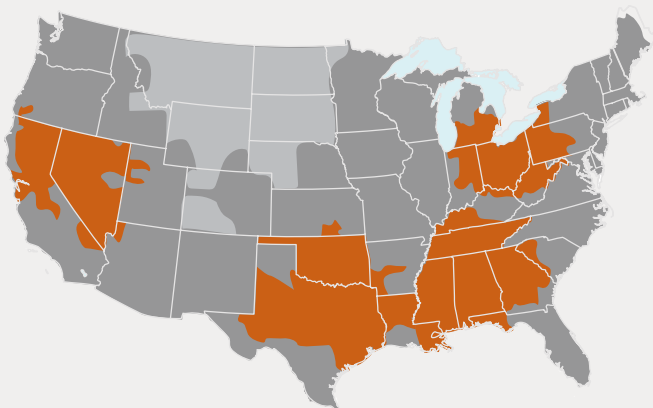

LOCATIONS

SPARKS DISTRIBUTION CENTER
200 Vista Boulevard Suite #106
Sparks, NV 89434

DALLAS DISTRIBUTION CENTER
10614 King William Drive
Dallas, TX 75220

CLEVELAND HEADQUARTERS
One Merit Drive/PO Box 43127
Cleveland, OH 44143

BIRMINGHAM DISTRIBUTION CENTER
220 Oxmoor Court
Birmingham, AL 35209

HOUSTON DISTRIBUTION CENTER
4680 S. Sam Houston Pkwy W, Suite 120
Houston, TX 77053

SHIPPING TIMES

UPS

1 Day 2 Days 3 Days

FedEx

1 Day 2 Days 3 Days 4 Days